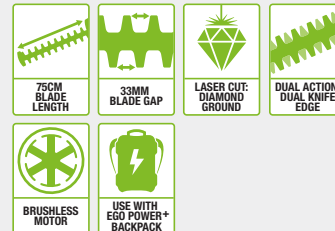

SKIN CODE	HTX7500
BLADE LENGTH	75cm
CUTTING CAPACITY	33mm
BLADE GAP	33mm
BLADE TOOTH DEPTH	20mm
RUN TIME* WITH BAX1500 BATTERY	Up to 380 mins
SPEED CONTROL	One-speed
NO LOAD SPEEDS	3600spm
BLADE TYPE	Double-sided cutting
CUTTING ACTION	Dual action
BLADE TIP PROTECTOR	Yes
ROTATING HANDLE	No
WEIGHT	4.0kg
MOTOR TYPE	Brushless
NOISE RATING (LwA)	97dB(A)

*Run time may vary and depend on the battery used, charge level of battery, condition of hedge and user's operation technique.