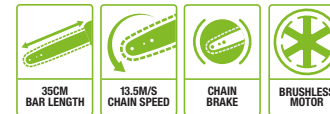

35cm CHAIN SAW

Featuring a 35cm bar length and 13.5m/s chain speed

CS1800E - SKIN
CHAIN SAW SKIN

CS1805E - KIT
CHAIN SAW 5.0Ah BATTERY & RAPID CHARGER