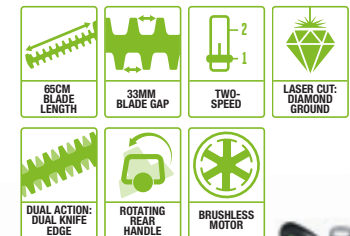

HT6500E - SKIN
HEDGE TRIMMER ONLY

65cm HEDGE TRIMMER

Two-speed 65cm blade length, 33mm blade gap with double-sided knife-edge cutting action and rotating rear handle for comfort and control