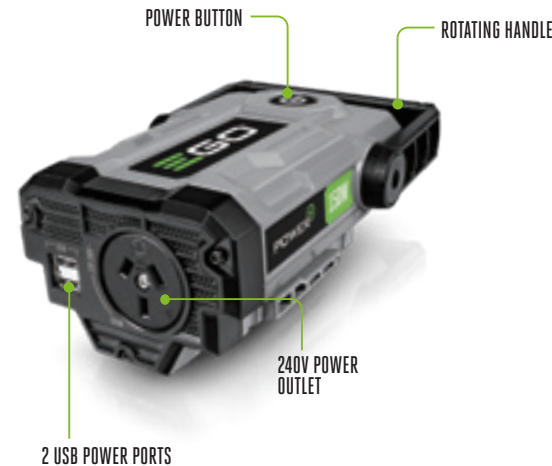

POWERS 42" TV FOR 8 HOURS

Recommend for use with the EGO 56V 7.5 Ah ARC Lithium battery

PAD1500E - SKIN POWER INVERTER ONLY
PAD1501E - KIT POWER INVERTER WITH 2.5Ah BATTERY & CHARGER

150W POWER INVERTER

Built tough with a 220-240V AC power outlet & 2 USB ports. Use any EGO battery to power the Escape.