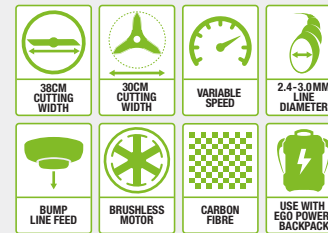

**BCX3800
COMMERCIAL LINE TRIMMER / BRUSHCUTTER**

Leave the fuss and fumes of petrol behind with this powerful, pro-standard tool. Pair up with our commercial backpack battery BAX1501 for all-day power and comfort