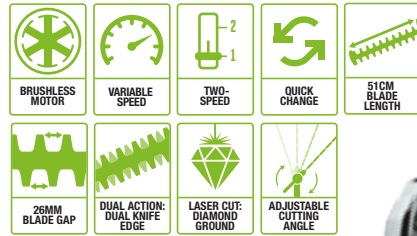

*Run time may vary and depend on the battery used, charge level of battery, condition of hedge or grass, and user's operation technique.

**Based on 100mm x 100mm cuts of pine wood.

MHT2001E-X - KIT
POWER HEAD, POLE HEDGE TRIMMER, EXTENSION POLE WITH 2.5Ah BATTERY & CHARGER

MULTI-TOOL POLE HEDGE TRIMMER KIT

Laser cut, diamond ground blades and simple angle adjustment make this trimmer as precise as it is powerful. Overall length can be from 2.42m to 3.14m with 1pc extension pole fixed.