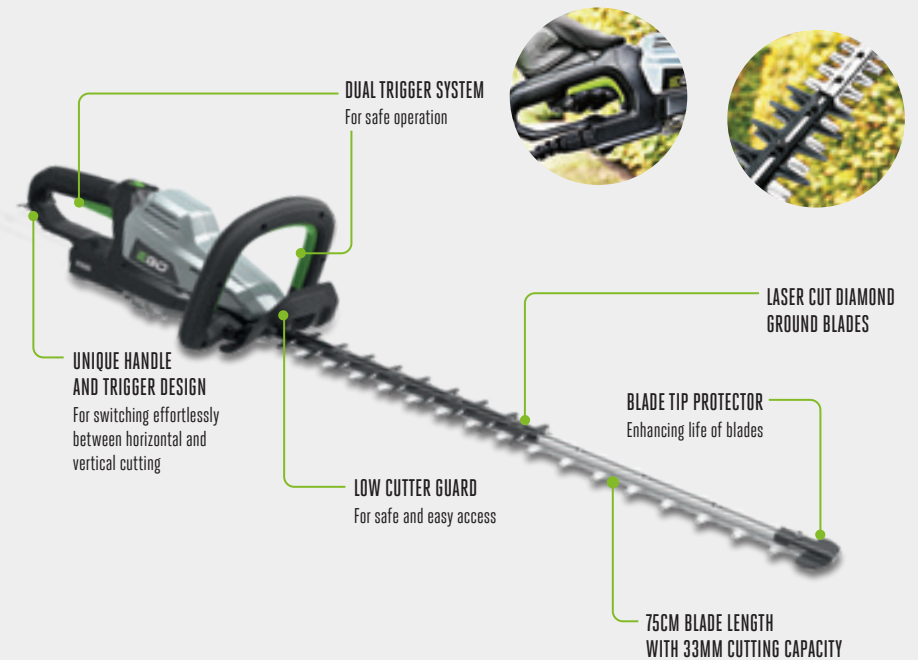

POWER+ COMMERCIAL HEDGE TRIMMER

CUTTING CAPACITY: 33MM
TOOTH DEPTH: 20MM

3600spm
NO LOAD SPEED

DUAL TRIGGER SYSTEM
For safe operation

UNIQUE HANDLE AND TRIGGER DESIGN
For switching effortlessly between horizontal and vertical cutting

LOW CUTTER GUARD
For safe and easy access

BLADE TIP PROTECTOR
Enhancing life of blades

LASER CUT DIAMOND GROUND BLADES

75CM BLADE LENGTH WITH 33MM CUTTING CAPACITY

INCLUDES SCABBARD
For safe storage

CUTS CLEANER, RUNS LONGER. MAKES CUTTING HEDGES SHORT WORK

Designed for professionals, the commercial hedge trimmers are precision engineered to tackle the toughest hedges with ease.

Powered by the petrol-matching commercial backpack battery, a single charge delivers impressive run times. While the smooth and quiet brushless motor and gearbox give you all the power you need, without the vibration, fumes and noise of a petrol engine.

Blades that cut cleanly

The high-quality EGO Power+ blades are made from laser-cut steel with diamond-ground edges to provide the cleanest cut and promote healthier hedges.

HTX7500 75CM COMMERCIAL HEDGE TRIMMER

Powerful, smooth and perfectly balanced, the dual trigger system provides enhanced user comfort and safety. Making it perfect for any job, big or small