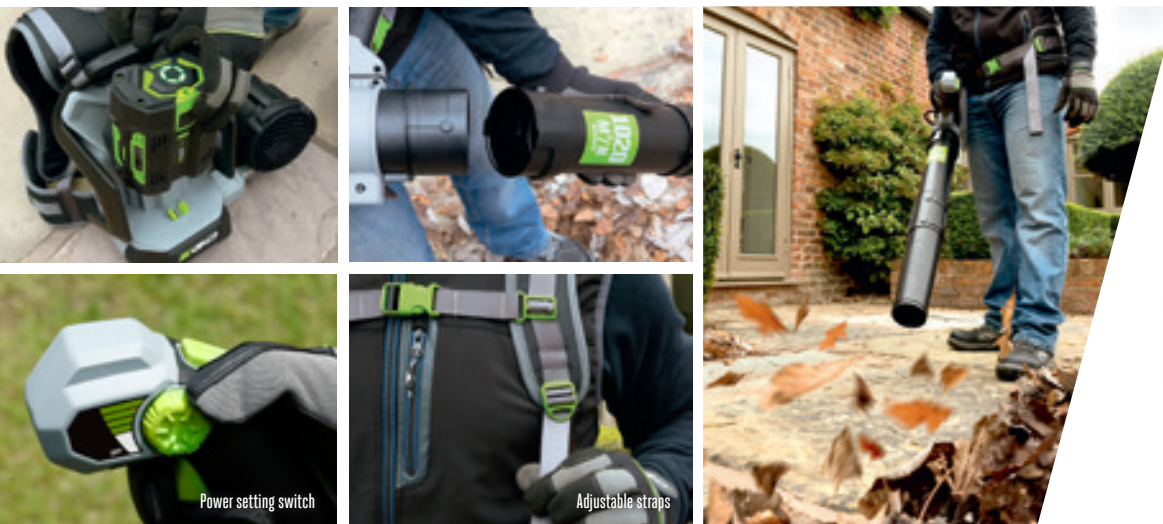

With high-efficiency brushless motors and jet turbine technology, EGO Power+ blowers offer maximum airflow with minimum effort.

Power setting switch

Adjustable straps

COMFORTABLE AND STURDY BACKPACK FRAME
For comfort during long periods of use