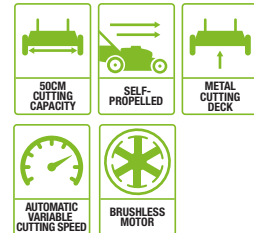

50cm SELF-PROPELLED MOWER

Self-propelled mower with a 50cm cutting capacity and 60L collection bag

SKIN CODE	LM2100E	LM2020E-SP	LM2130E-SP	
CUTTING CAPACITY	52cm	50cm	52cm Dual blade	
SELF-PROPELLED SPEED	No	0.6-1.4m/s (2.2-5.0km/h)	0.6-1.4m/s (2.2-5.0km/h)	
CUTTING DECK MATERIAL	Poly	Steel	Poly	
RUN TIME*	BATTERY SIZE			
	2.5Ah	5.0Ah	7.5Ah	10.0Ah
	N/A	Up to 40 mins	Up to 60 mins	Up to 80 mins
	N/A	N/A	Up to 45 mins	Up to 60 mins
	N/A	N/A	Up to 32 mins	Up to 50 mins
	N/A	N/A	Up to 65 mins	Up to 65 mins
CUTTING SPEED CONTROL	Automatic Variable Speed**	Automatic Variable Speed**	Automatic Variable Speed**	
NO LOAD SPEED	2, 800rpm	3, 150rpm	2, 700rpm	
CUT HEIGHT SETTINGS	28/38/52/64/80/94mm	25/35/50/65/80/95mm	25/32/40/51/64/77/90mm	
HANDLE HEIGHTS	Three - user adjustable	Three - user adjustable	Three - user adjustable	
REAR COLLECTION	70L	60L	70L	
FUNCTIONS	Mulch, collect	Mulch, collect, side discharge	Mulch, collect	
NOISE RATING (LwA)	89dB(A)	91dB(A)	93dB(A)	
VERTICAL STORAGE	Yes	Yes	Yes	
WEIGHT WITHOUT BATTERY	25kg	29.5kg	25.1kg	
MOTOR TYPE	Brushless	Brushless	Brushless	

*Run time may vary and depend on the battery used, charge level of battery, condition of grass, and user's operation technique.
**Automatic Variable Speed delivers optimal cutting speed to maximise battery run time whilst maintaining grass cutting performance.
*Kit includes charger and highlighted battery.