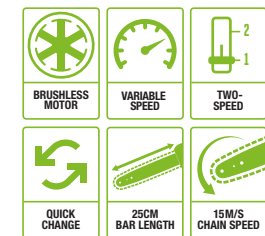

MULTI-TOOL POLE SAW KIT

10"/25cm guide bar and chain make cutting branches fast and efficient. Overall length can be from 2.27m to 2.99m with 1pc extension pole fixed.