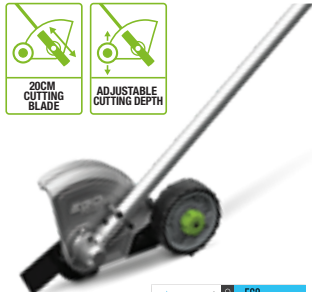

EA0800
MULTI-TOOL EDGER ATTACHMENT

With quick depth adjustment and handy guide, this attachment makes achieving a perfect edge easy