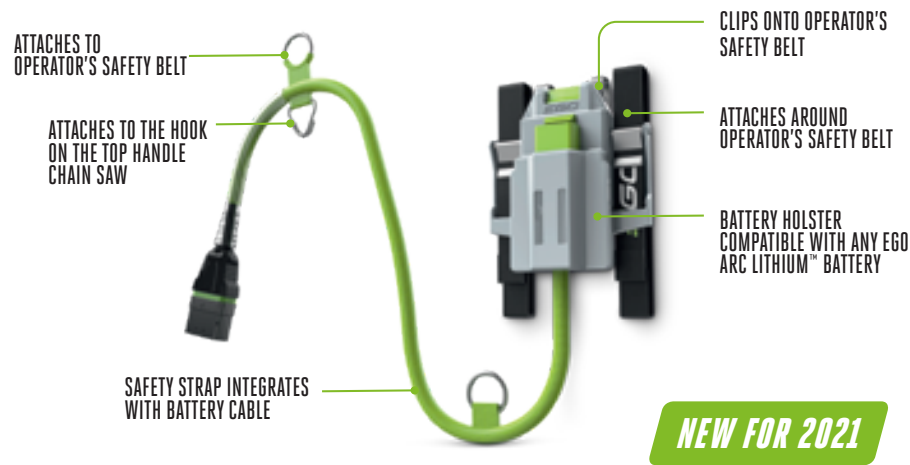

ABH3000 BATTERY HOLSTER, CABLE AND ARBORIST'S STRAP

The holster is designed to house the EGO ARC Lithium Battery which is perfectly matched for use with the EGO Power+ Top-handle CHAIN SAW, to deliver optimal torque and power for professional arborists. The safety-strap attachment integrates with the battery cable and belt or harness to keep you and your team safe in the trees.

SKIN CODE	ABH3000
CONNECTION METHOD	Quick plug-in and out for EGO Power+ commercial series tools. Adapter ADB1000 for all other EGO Power+ tools
CARRYING HANDLE	No - fixed to belt or harness
WEIGHT WITHOUT BATTERY	1.1kg