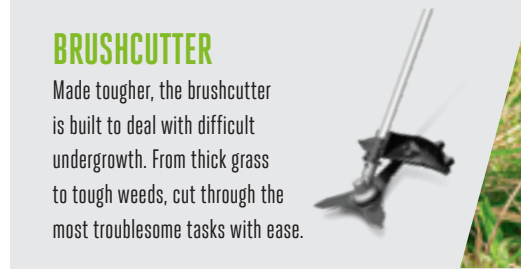

BRUSHCUTTER

Made tougher, the brushcutter is built to deal with difficult undergrowth. From thick grass to tough weeds, cut through the most troublesome tasks with ease.