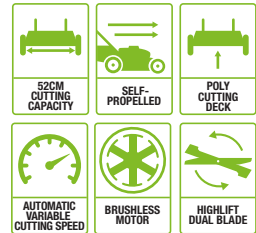

52cm SELF-PROPELLED MOWER

Self-propelled dual blade mower with a 52cm cutting capacity and 70L collection bag

LM2022E-SP - KIT
MOWER WITH 7.5Ah BATTERY & RAPID CHARGER