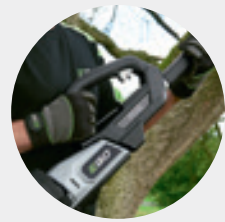

DOUBLE TRIGGER CONTROLS
Comfortable, safe and reliable