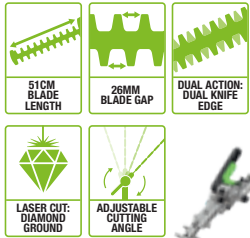

HTA2000
MULTI-TOOL HEDGE TRIMMER ATTACHMENT

Laser cut, diamond ground blades and simple angle adjustment make this trimmer as precise as it is powerful