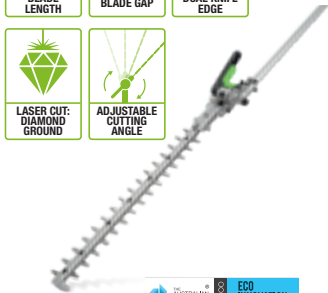

HTA2000
MULTI-TOOL HEDGE TRIMMER ATTACHMENT

Laser cut, diamond ground blades and simple angle adjustment make this trimmer as precise as it is powerful