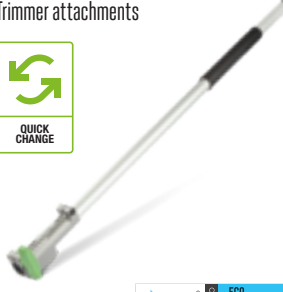

PSA1000
MULTI-TOOL POLE SAW ATTACHMENT

10"/25cm guide bar and chain make cutting branches fast and efficient

EA0800
MULTI-TOOL EDGER ATTACHMENT

With quick depth adjustment and handy guide, this attachment makes achieving a perfect edge easy

STA1500
MULTI-TOOL LINE TRIMMER ATTACHMENT

This attachment is packed with features to save you time and help you work safely, quickly and efficiently

EP7500
MULTI-TOOL EXTENSION POLE

Nothing is out of reach with this strong yet lightweight extension pole. Just click in the attachment you need and off you go. Only for use with Pole Saw and Pole Hedge Trimmer attachments