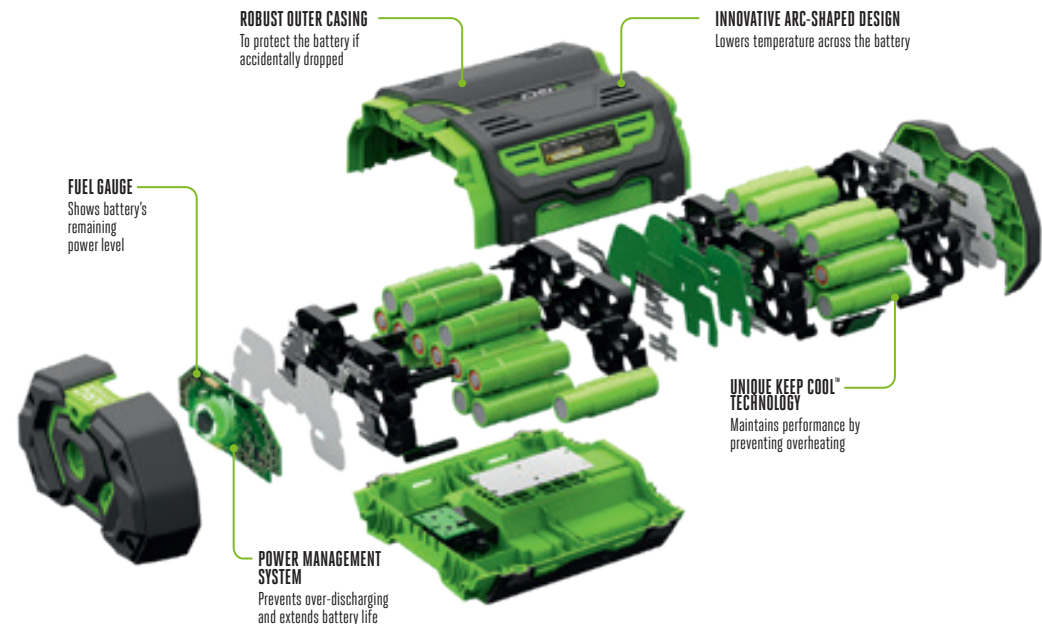

Unique ARC design

Unlike conventional brick-shaped batteries where the cells are packed together, the ARC shaped design increases surface area, places the cells close to the surface and fits onto the outside of EGO tools. This dissipates heat more effectively, preventing overheating and shut-downs.

Why 56V?

Our team of experts has completely revolutionised battery technology to deliver the optimum power and performance for outdoor cordless equipment. Our 56V batteries deliver more usable power than any other hand-held battery. The five portable batteries in our range optimally cover all applications, from leaf blowing to heavy duty cutting.

Fast recharge

All this clever thinking not only delivers the industry's highest energy capacity in a portable hand-held battery. It also means when it's time to recharge, the EGO Power+ 56V ARC Lithium battery is the quickest around.