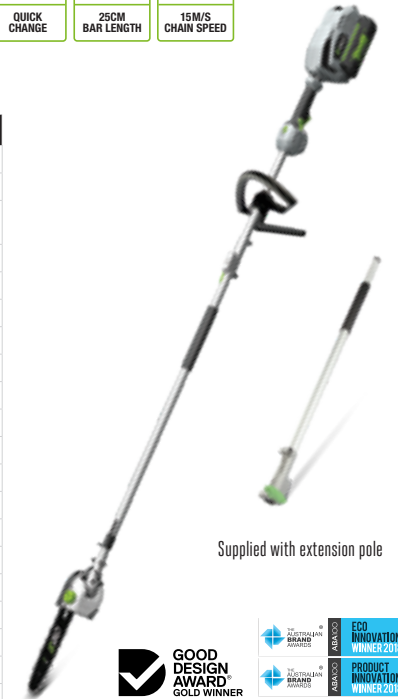

KIT CODE	MPS1001E-X			
RUN TIME*	BATTERY SIZE			
	2.5Ah	5.0Ah	7.5Ah	10.0Ah
	Up to 70cuts	Up to 140cuts	Up to 210cuts	Up to 285cuts
MOTOR TYPE	PH1400E	Brushless		
ROTATING DIRECTION		Anti-clockwise		
SPEED CONTROL		Variable speed		
DRIVE SHAFT MATERIAL		7mm solid steel		
DRIVE TUBE TYPE		Aluminium		
COUPLING MECHANISM		Tool-free quick change		
HARNESS		Single shoulder (harness supplied)		
LENGTH		97cm		
WEIGHT		2.7kg		
GUIDE BAR LENGTH	PSA1000	10", 250mm		
OIL TANK CAPACITY		220ml		
CHAIN PITCH / GAUGE		3/8", 1.1mm		
CHAIN BAR		AG1000		
CHAIN TYPE		AC1000		
LENGTH		142cm		
WEIGHT		1.89kg		
LENGTH	EP7500	78cm		
WEIGHT		0.75kg		
TOTAL WEIGHT		8.11kg