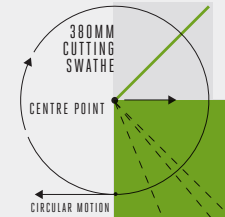

Commercial series – same compatibility

EGO is a name you can rely on. With a history of cordless power innovation, we know the ability to mix and match batteries, backpacks, harnesses and tools is vital. This level of complete flexibility continues with the commercial series.

UP TO 5800rpm
NO LOAD SPEED

**SUPER TOUGH.
SUPER POWERFUL.
INTRODUCING THE
EGO COMMERCIAL SERIES**