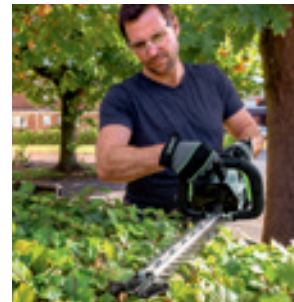

Those affected may struggle with fine motor tasks and exposure to cold can cause extreme pain in the fingers. However HAV syndrome is preventable. One way it can be avoided is by choosing tools that vibrate less than traditional petrol-powered products; like the tools in the EGO Power+ range.