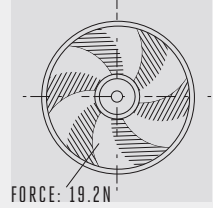

1014m³/h
AIR VOLUME

OUTPOWERS PETROL POWERED BLOWERS

Setting a new standard for blowers, the LBX6000 is the most powerful handheld blower on the market. Delivering more blowing time, more comfort and more power than petrol.

With the ability to blow over 1014m³ of air per hour on Boost mode, the leaves and the competition don't stand a chance.

LBX6000 COMMERCIAL BLOWER

Designed to be used with the commercial backpack battery BAX1501, this powerful blower is light and easy to handle.

Plus, the smooth brushless motor reduces vibration and noise compared to its petrol-powered equivalents

MODE SELECTOR WITH BOOST
Increasing power, moving difficult debris

SKIN CODE	LBX6000				
CONSTANT SPEED	Yes				
RUN TIME* WITH BAX1500 BATTERY	Level 1	Level 2	Level 3	Level 4	Boost
	Up to 340 mins	Up to 210 mins	Up to 140 mins	Up to 100 mins	Up to 70 mins
AIR VOLUME (M³/H)	Max = 1014m³/h				
FORCE (MAX)	19.2N				
SPEED SETTING	4 level settings and boost				
WEIGHT	2.7kg				
MOTOR TYPE	Brushless				
NOISE RATING (LwA)	95dB(A)				

*Run time may vary and depend on the battery used, charge level of the battery and user's operation technique