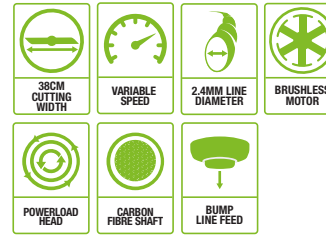

38cm POWERLOAD LINE TRIMMER

Variable speed, larger 38cm cutting swath with industry 1st powerload head, strong and durable carbon fibre shaft