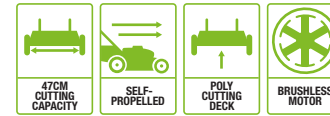

While these benefits apply to all EGO Power+ mowers, key differences make some models better suited to specific kinds of gardens.

LM1903E-SP - KIT
5.0Ah BATTERY &
RAPID CHARGER

47cm MOWER

Self-propelled mower with a 47cm cutting capacity, brushless motor and 55L collection bag