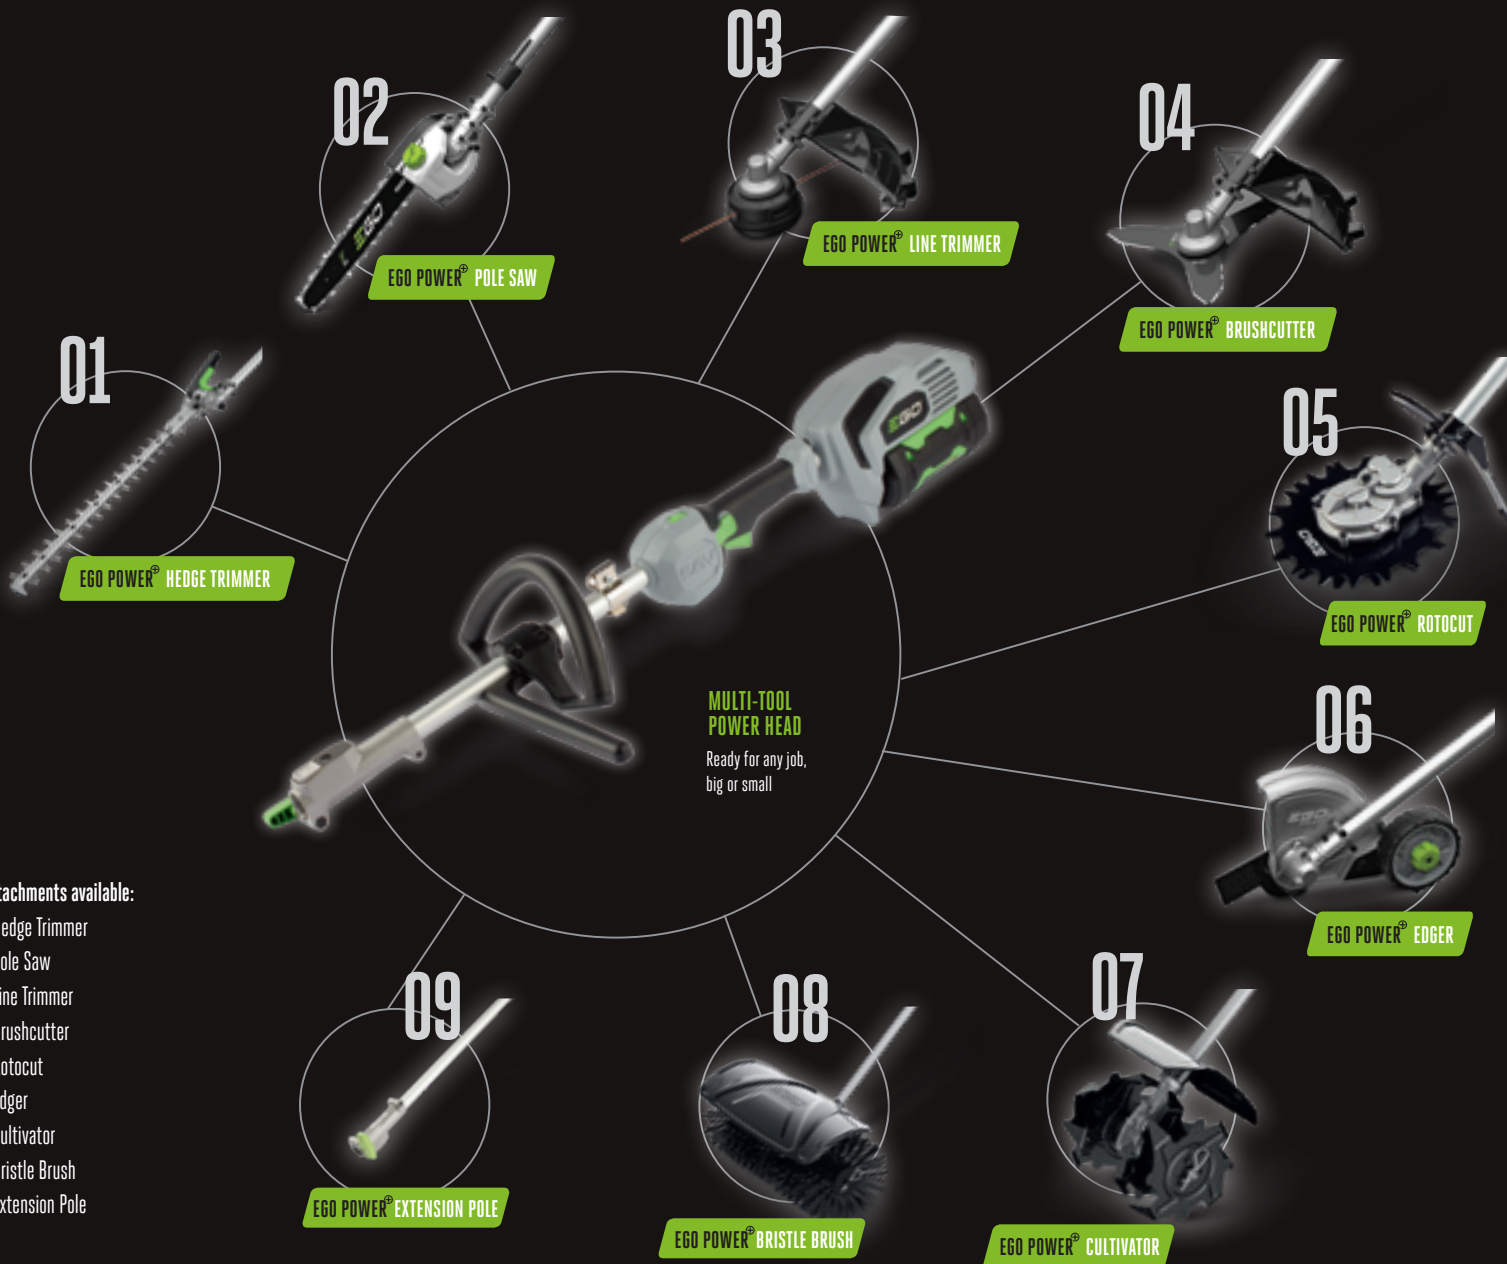

SKIN CODE	LM2100E	LM2020E-SP	LM2130E-SP	
CUTTING CAPACITY	52cm	50cm	52cm Dual blade	
SELF-PROPELLED SPEED	No	0.6-1.4m/s (2.2-5.0km/h)	0.6-1.4m/s (2.2-5.0km/h)	
CUTTING DECK MATERIAL	Poly	Steel	Poly	
RUN TIME*	BATTERY SIZE			
	2.5Ah	5.0Ah	7.5Ah	10.0Ah
	N/A	Up to 40 mins	Up to 60 mins	Up to 80 mins
	N/A	N/A	Up to 45 mins	Up to 60 mins
	N/A	N/A	Up to 32 mins	Up to 50 mins
	N/A	N/A	Up to 65 mins	Up to 65 mins
CUTTING SPEED CONTROL	Automatic Variable Speed**	Automatic Variable Speed**	Automatic Variable Speed**	
NO LOAD SPEED	2, 800rpm	3, 150rpm	2, 700rpm	
CUT HEIGHT SETTINGS	28/38/52/64/80/94mm	25/35/50/65/80/95mm	25/32/40/51/64/77/90mm	
HANDLE HEIGHTS	Three - user adjustable	Three - user adjustable	Three - user adjustable	
REAR COLLECTION	70L	60L	70L	
FUNCTIONS	Mulch, collect	Mulch, collect, side discharge	Mulch, collect	
NOISE RATING (LwA)	89dB(A)	91dB(A)	93dB(A)	
VERTICAL STORAGE	Yes	Yes	Yes	
WEIGHT WITHOUT BATTERY	25kg	29.5kg	25.1kg	
MOTOR TYPE	Brushless	Brushless	Brushless	

With a single power unit and a range of high-tech attachments, the EGO Power⁺ multi-tool lets you breeze through a variety of jobs. Whether you're cutting grass, edging lawns, trimming hedges, sawing branches or tilling soil, switching between attachments is quick and easy thanks to our simple and secure tool-free coupling system. Plus our extension pole gives you the reach to tackle any height. Add to that our innovative 56V ARC Lithium battery and you have all the power you need, without the fuss or fumes and with less noise than traditional petrol-powered tools.