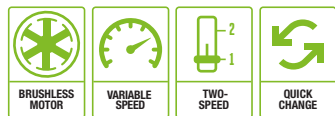

MULTI-TOOL POWER HEAD

With a powerful and smooth high-efficiency brushless motor, it's lightweight, perfectly balanced and ready for any job, big or small

SKIN CODE	PH1400E
MOTOR TYPE	Brushless
ROTATING DIRECTION	Anti-clockwise
SPEED CONTROL	Variable speed
DRIVE SHAFT MATERIAL	7mm solid steel
DRIVE TUBE TYPE	Aluminium
COUPLING MECHANISM	Tool-free quick change
HARNESS	Single shoulder (harness supplied)
LENGTH	97cm
WEIGHT WITHOUT BATTERY	2.7kg