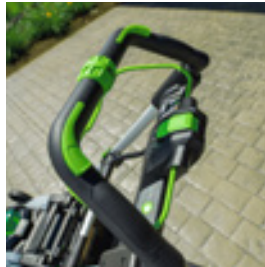

**VARIABLE SPEED SELF-PROPELLED MOTOR
KEEPS YOU IN CONTROL AS YOU CUT**

**CUTS LIKE A
PETROL MOWER.
JUST CUTS OUT
THE PETROL**

Significantly quieter than a petrol mower and with far lower service costs and zero emissions during use, the EGO Power+ mower range offers a variety of cutting capacities.

The variable speed self-propelled motor keeps you in control as you cut. Plus on a single charge our battery gives you up to 80 minutes run time*. Automatic Variable Speed on selected models, delivers optimal cutting speed to maximise battery run time whilst maintaining grass cutting performance.

The 3-in-1 functionality lets you cut, bag or drop clippings while the LED headlights let you work further into the day. And when you're done, the easy-fold design makes cleaning and storage simple.

EGO Power+ Mower 30 Day Money Back Guarantee

If you are not satisfied with your purchase of an EGO Power+ Mower for any reason, you can return it within 30 days for a full refund provided you have purchased it from an authorised EGO Power+ Dealer, terms and conditions apply. Please refer to website for full details.

*Run time can vary depending on model and battery as well as condition of grass and user operation technique.

Please note: some features are not available on all models.

FOLDS IN SECONDS
For convenient storage and easy cleaning