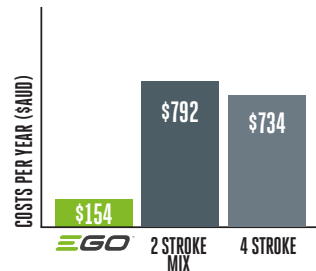

All estimated calculations based on a commercial 4 hour use per day and a 20 day working month. Does not take into account service costs.

EGO calculations based on daily use of an EGO Power+ Mower with a 7.5Ah Battery charged on a 550W Rapid Charger.

* Cost of fuel based on published Australian AVG cents per litre. Source: Australian Institute of Petroleum.

** Cost of oil based on 4L purchase and 25:1 mix ratio.

^ Cost of oil based on 4L purchase, 500ml oil well and 50 hour oil change.

~ Cost of charging based on AVG kWh pricing in Australia 2020. Source: Australian Energy Market Commission.

Note: Whilst all care has been taken to ensure data in the above calculations is accurate, figures and calculations presented are intended as a guide only and should not be treated as authoritative.

New Zealand savings calculations may differ based on fuel and oil costs.