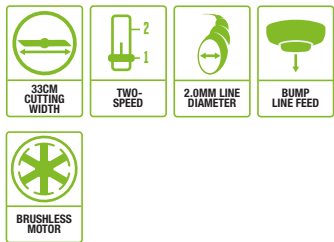

33cm LINE TRIMMER

Two-speed, 33cm cutting swath with bump head line feed and easy line replacement