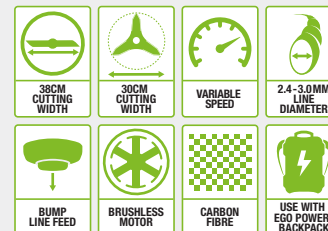

**STX3800
COMMERCIAL LINE TRIMMER**

Our new commercial line trimmer provides the same power and performance as petrol. Now with a quick adjustable handle, pair up with our commercial backpack battery BAX1501 for all-day power and comfort