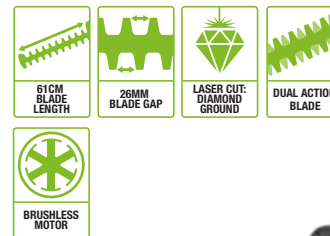

HT2410E - SKIN
HEDGE TRIMMER ONLY

HT2411E - KIT
HEDGE TRIMMER WITH 2.5Ah BATTERY & CHARGER

61cm HEDGE TRIMMER

Single speed 61cm blade length, 26mm blade gap with single knife-edge cutting action