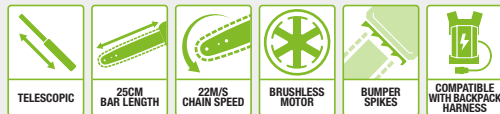

SKIN CODE	PSX2500
BAR LENGTH	25cm
CHAIN TYPE	Pitch 3/8", Gauge 1.1mm
CHAIN SPEED	22m/s
RUN TIME*	2.5Ah Up to 110 cuts 5.0Ah Up to 231 cuts 7.5Ah Up to 379 cuts 10.0Ah Up to 455 cuts
SPEED CONTROL	Variable Speed
TOTAL LENGTH	140cm
TOTAL EXTENDED LENGTH	400cm
OIL TANK CAPACITY	180ml with worm gear
NOISE RATING (LwA)	101dB(A)
WEIGHT WITHOUT BATTERY	2.2kg
MOTOR TYPE	Brushless
VIBRATION (M/S²)	1.2 m/s²

*Number of cuts may vary and depend on the battery used, charge level of battery and user's operation technique. Based on 100mm x 100mm cuts.