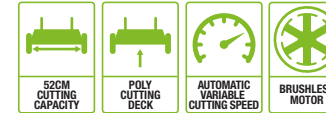

Large capacity collection bag

LM2101E - KIT
MOWER WITH 5.0Ah BATTERY & RAPID CHARGER

52cm MOWER

With 52cm cutting capacity and 70L collection bag

LM2135E-SP - KIT
MOWER WITH 7.5Ah BATTERY & RAPID CHARGER

52cm SELF-PROPELLED MOWER