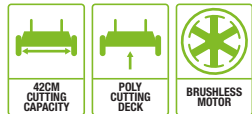

LM1703E - KIT
MOWER WITH 5.0Ah
BATTERY & CHARGER

42cm MOWER

With 42cm cutting capacity, brushless motor and 55L collection bag