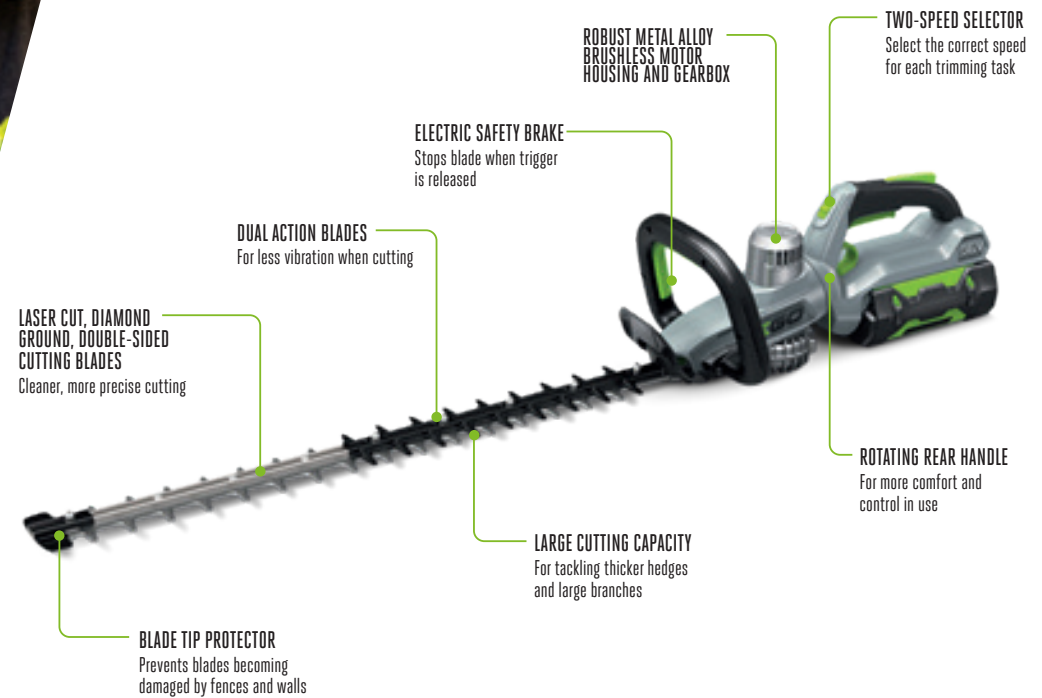

*Run time may vary and depend on the battery used, charge level of battery, condition of grass and user's operation technique.
*Kit includes charger and highlighted battery.

EGO™
POWER⁺ HEDGE TRIMMER

LIGHT, YET POWERFUL, OUR NEXT GENERATION OF CORDLESS HEDGE TRIMMERS GIVE YOU ALL THE COMFORT AND CONTROL YOU NEED TO GET THE JOB DONE.

The well-balanced design also has a number of clever features to make using for long periods of time more comfortable. The rotating handle and dual trigger system provide enhanced user comfort and safety. While the smooth and quiet brushless motor and gearbox give you all the power you need, without the vibration, fumes and noise of a petrol engine.

Please note: some features are not available on all models.

*IT'S LIGHT, COMFORTABLE TO USE
AND HAS ALL THE POWER YOU NEED*

With Hedge Trimmers available from 51cm to 65cm, there's an EGO hedge trimmer for every size job.