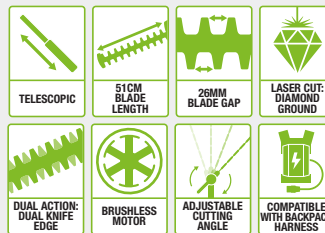

*Number of cuts may vary and depend on the battery used, charge level of battery and user's operation technique. Based on 100mm x 100mm cuts.

**POWER+ COMMERCIAL
TELESCOPIC HEDGE TRIMMER**

NEW FOR 2021

**PTX5100
HEDGE TRIMMER ONLY**

**PPTX5105
HEDGE TRIMMER WITH 5.0Ah
BATTERY & RAPID CHARGER**

COMMERCIAL TELESCOPIC HEDGE TRIMMER ATTACHMENT

For use with the EGO Power+ Commercial Telescopic Pole (purchased separately as a kit). The brushless motor delivers the power, torque and blade-speed to cut branches up to 26mm in diameter, with ease. Tackle even the most difficult tasks with 6-position articulation, and additional twist rotation.