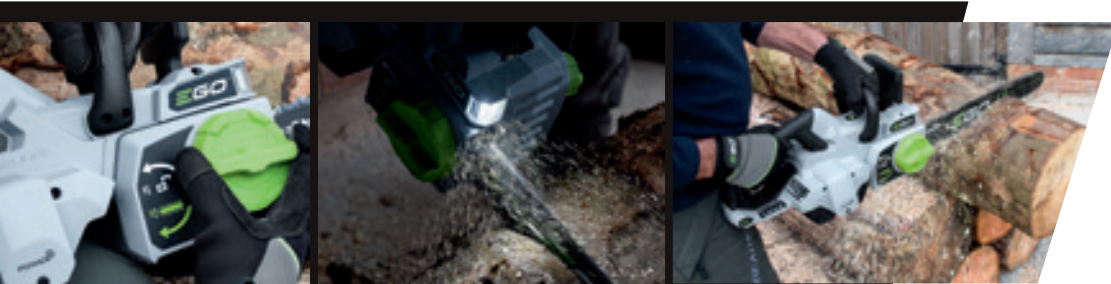

SIMPLE, SAFE CHAIN TENSIONING

The EGO Power+ 45cm chain saw with Easy Chain Tensioning is built tough to tackle even the hardest jobs. With a high speed 20m/s chain speed and a powerful motor, nothing will get in the way.

All guesswork is removed when it comes to the correct chain tension thanks to an easy tensioning feature. When replacing or tensioning the chain, simply loosen the sprocket cover on the saw, re-tighten and you're ready to go.

It's perfect for low light too thanks to a powerful LED light.

SIMPLE ADJUSTMENT

For simple safe tensioning

POWERFUL LED LIGHT

Ideal for low light

CS1400E - SKIN
CHAIN SAW SKIN

CS1403E - KIT
CHAIN SAW 2.5Ah BATTERY & CHARGER

35cm CHAIN SAW

Featuring a 35cm bar length and 13.5m/s chain speed

CS1800E - SKIN
CHAIN SAW SKIN

CS1805E - KIT
CHAIN SAW 5.0Ah BATTERY & RAPID CHARGER

45cm CHAIN SAW

Featuring a 45cm bar length and 20.0m/s chain speed and Easy Chain Tensioning

SKIN CODE	CS1400E				CS1800E			
BLADE LENGTH	35cm				45cm			
CHAIN SPEED	13.5m/s				20m/s			
RUN TIME*	BATTERY SIZE							
	2.5Ah*	5.0Ah	7.5Ah	10.0Ah	2.5Ah	5.0Ah*	7.5Ah	10.0Ah
	Up to 130 cuts	Up to 300 cuts	Up to 450 cuts	Up to 600 cuts	Up to 130 cuts	Up to 300 cuts	Up to 450 cuts	Up to 600 cuts
CHAIN BAR	AG1400				AG1800			
CHAIN TYPE	AC1400				AC1800			
OIL RESERVOIR	150ml				200ml			
CHAIN OIL	Automatic				Automatic			
CHAIN BRAKE	Yes				Yes			
NOISE RATING (LwA)	99dB(A)				105dB(A)			
CHAIN TENSIONING	Tool free				Tool free			
WEIGHT WITHOUT BATTERY	3.7kg				4.47kg			
MOTOR TYPE	Brushless				Brushless			

*Run time may vary and depend on the battery used, charge level of battery and user's operation technique. Based on 100mm x 100mm cuts of pine wood.
*Kit includes charger and highlighted battery.