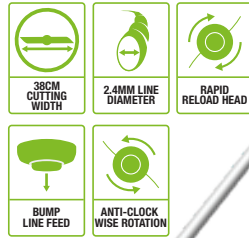

STA1500
MULTI-TOOL LINE TRIMMER ATTACHMENT

This attachment is packed with features to save you time and help you work safely, quickly and efficiently