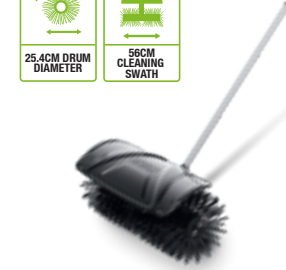

BBA2100
BRISTLE BRUSH ATTACHMENT

Clear moss and wet leaves from hard surfaces easily with the new bristle brush attachment