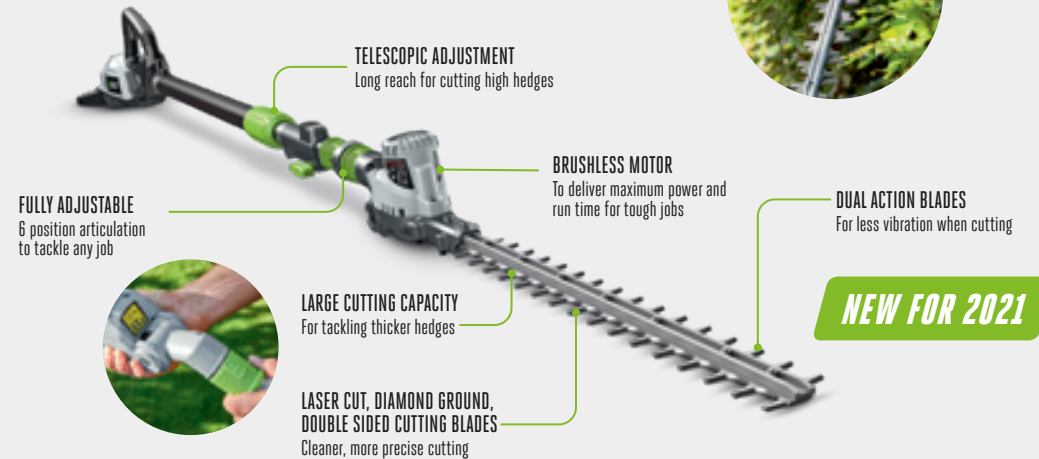

**POWER+ COMMERCIAL
TELESCOPIC HEDGE TRIMMER**

NEW FOR 2021

**PTX5100
HEDGE TRIMMER ONLY**

**PPTX5105
HEDGE TRIMMER WITH 5.0Ah
BATTERY & RAPID CHARGER**

COMMERCIAL TELESCOPIC HEDGE TRIMMER ATTACHMENT

For use with the EGO Power+ Commercial Telescopic Pole (purchased separately as a kit). The brushless motor delivers the power, torque and blade-speed to cut branches up to 26mm in diameter, with ease. Tackle even the most difficult tasks with 6-position articulation, and additional twist rotation.