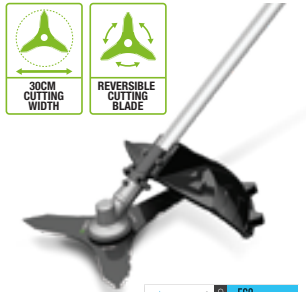

BCA1200
MULTI-TOOL BRUSHCUTTER ATTACHMENT

Tough enough to take on anything, the reversible three-sided metal blade makes short work of any overgrown area