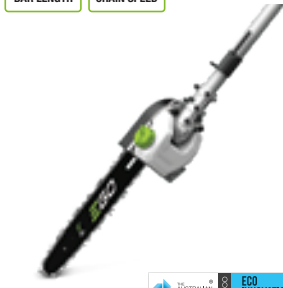

HTA2000
MULTI-TOOL HEDGE TRIMMER ATTACHMENT

Laser cut, diamond ground blades and simple angle adjustment make this trimmer as precise as it is powerful

BCA1200
MULTI-TOOL BRUSHCUTTER ATTACHMENT

Tough enough to take on anything, the reversible three-sided metal blade makes short work of any overgrown area

PSA1000
MULTI-TOOL POLE SAW ATTACHMENT

10"/25cm guide bar and chain make cutting branches fast and efficient

EA0800
MULTI-TOOL EDGER ATTACHMENT

With quick depth adjustment and handy guide, this attachment makes achieving a perfect edge easy