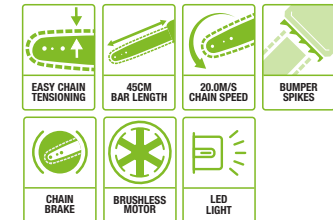

35cm CHAIN SAW

Featuring a 35cm bar length and 13.5m/s chain speed

CS1800E - SKIN
CHAIN SAW SKIN

CS1805E - KIT
CHAIN SAW 5.0Ah BATTERY & RAPID CHARGER

45cm CHAIN SAW

Featuring a 45cm bar length and 20.0m/s chain speed and Easy Chain Tensioning